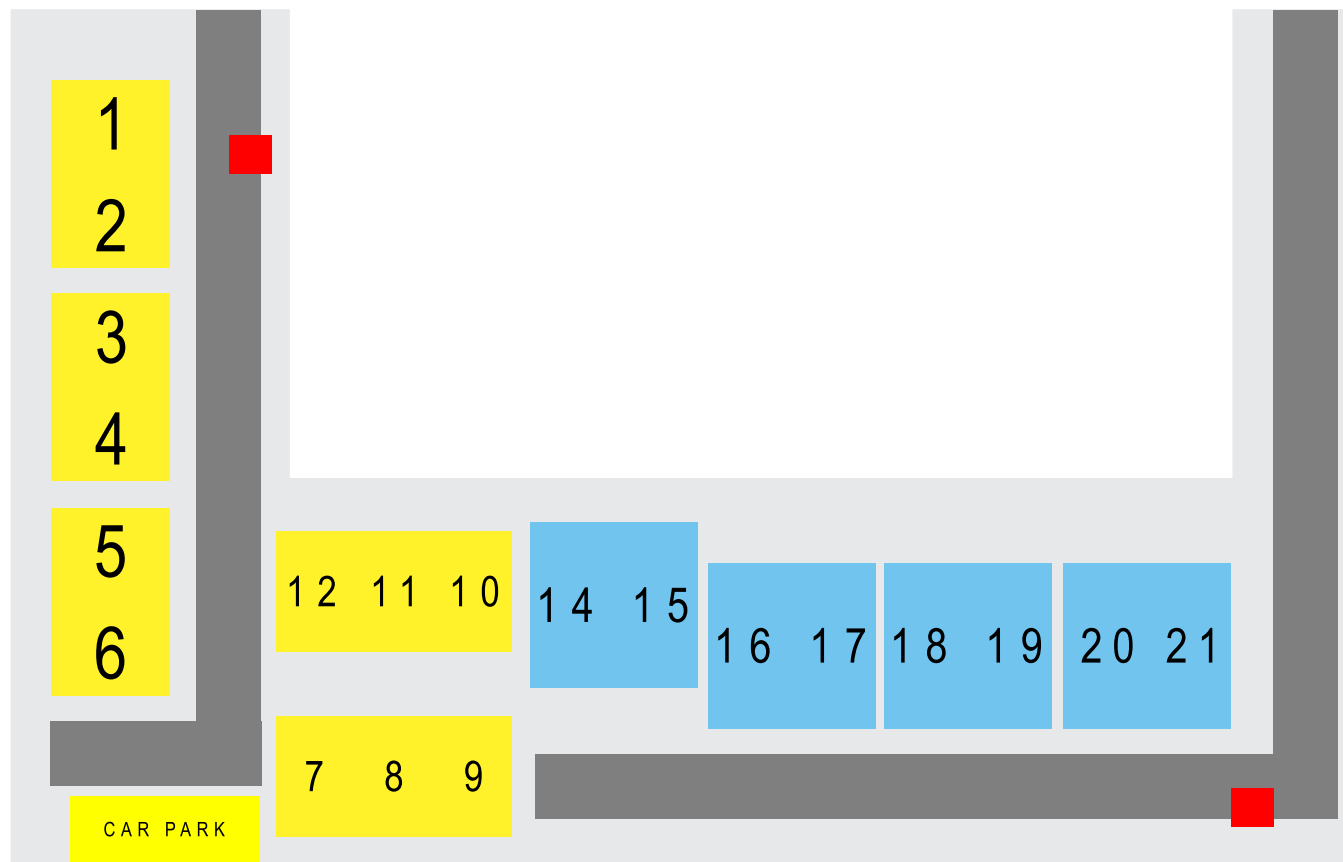

GOVERNOR DALY VILLAGE

ADDRESS

 20 DALY ST

 4A DALY ST

D A L Y S T R E E T

 FIRE EVACUATION ASSEMBLY POINT