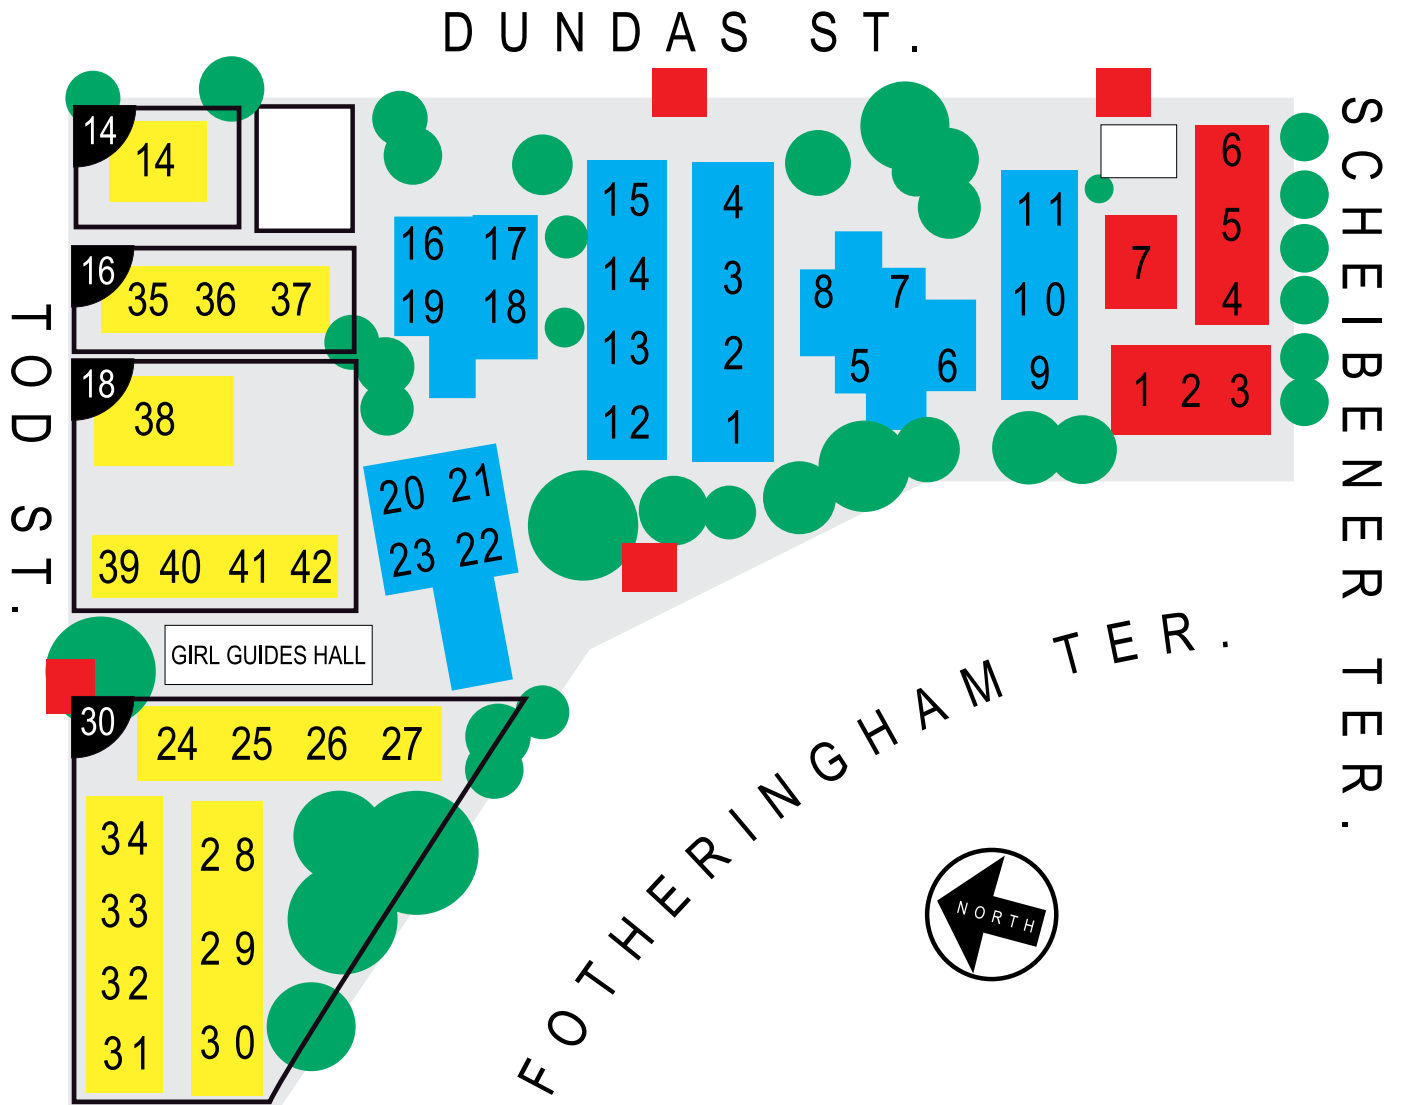

ELIMATTA  
VILLAGE

ADDRESS	
	TOD ST
	2-7 FOTHERINGHAM TCE
	1 FOTHERINGHAM TCE

 FIRE EVACUATION ASSEMBLY POINT