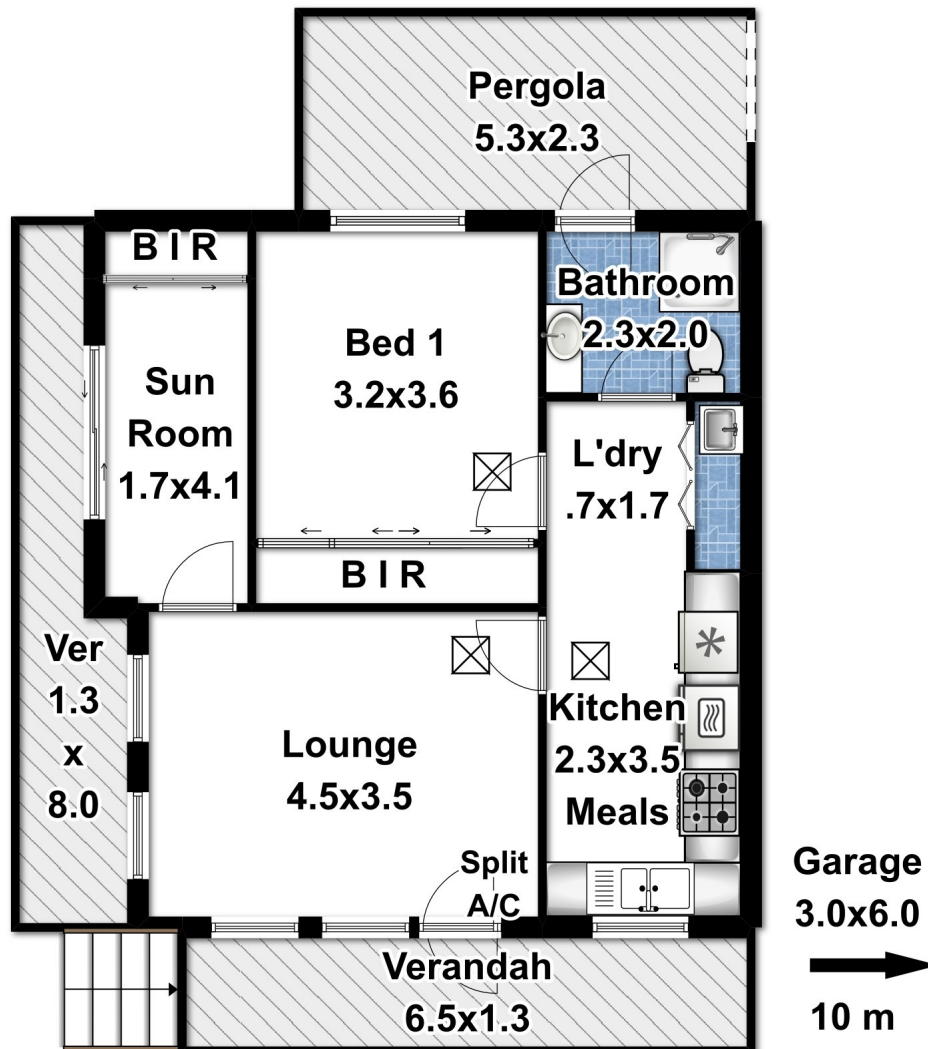

Vin Rice Village, 4 David Street, Gawler East

Unit 1 Floorplan

Area	Sqm
Living	60
Garage	18
Pergola	12.2
Verandahs	18.9
Total	109.1

This sketch is for illustration purposes only.
 All measurements are metric,
 being internal and approximate.