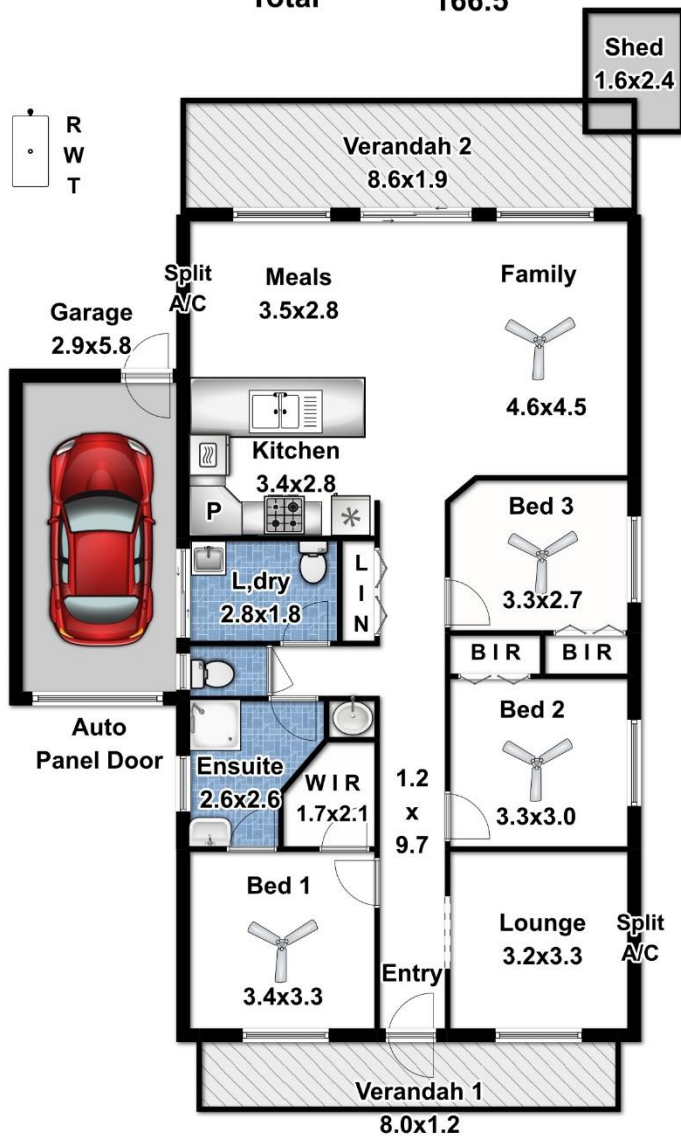

UNIT 6, VIN RICE VILLAGE,

1 DAVID STREET, GAWLER EAST

Area	Sqm
Living	120
Garage	16.8
Shed	3.8
Verandah 1	9.6
Verandah 2	16.3
Total	166.5

This sketch is for illustration purposes only.
All measurements are metric, being internal and approximate.