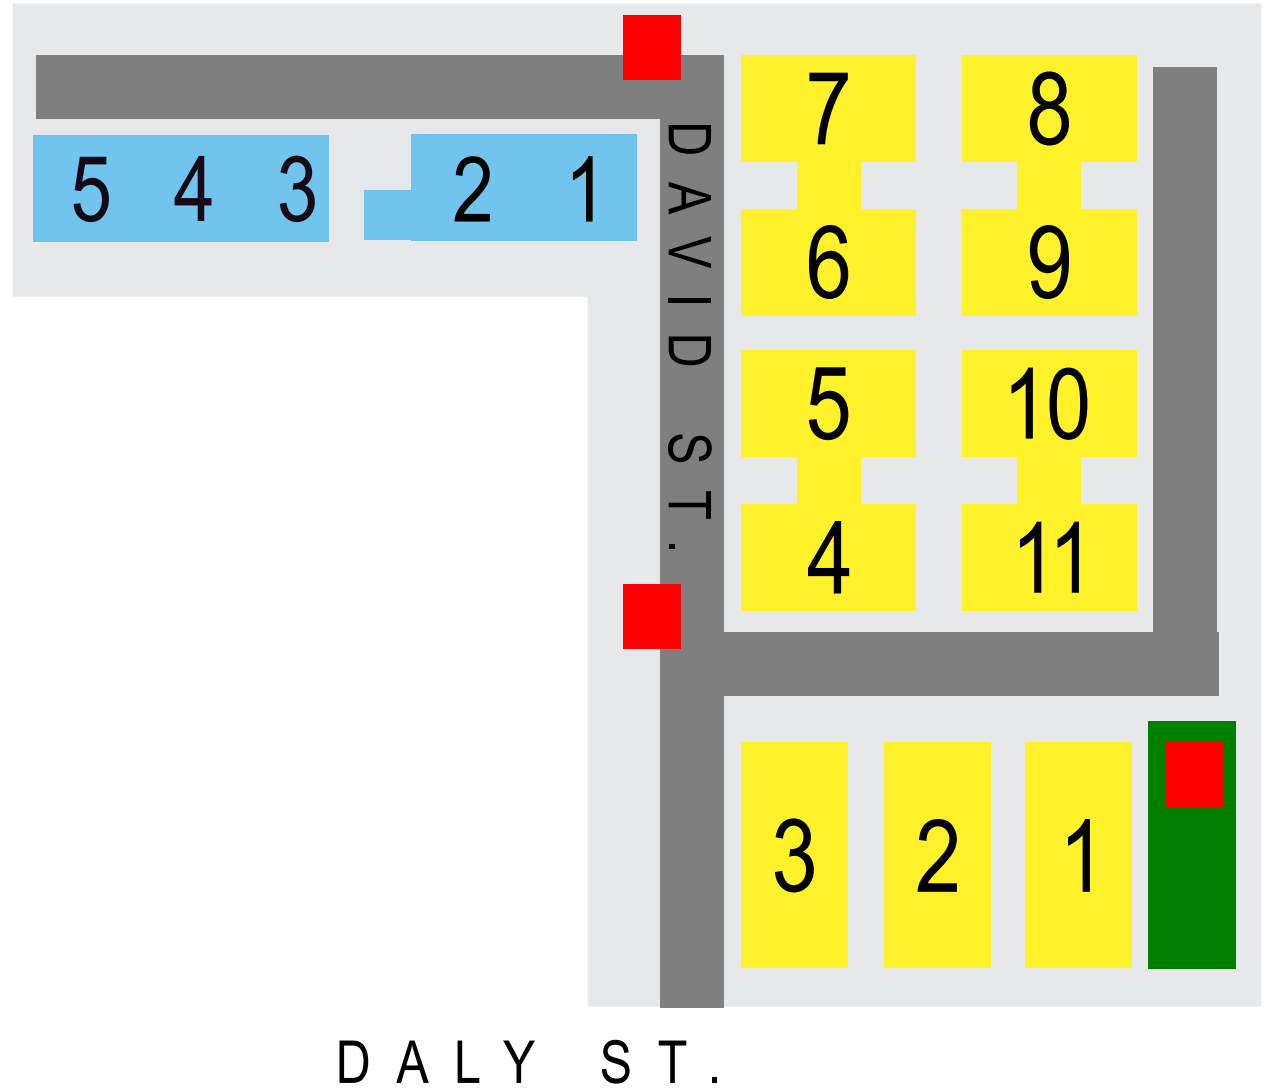

GAWLER
community
RETIREMENT HOMES

VIN RICE VILLAGE

ADDRESS	
	1 DAVID ST
	4 DAVID ST

 FIRE EVACUATION ASSEMBLY POINT